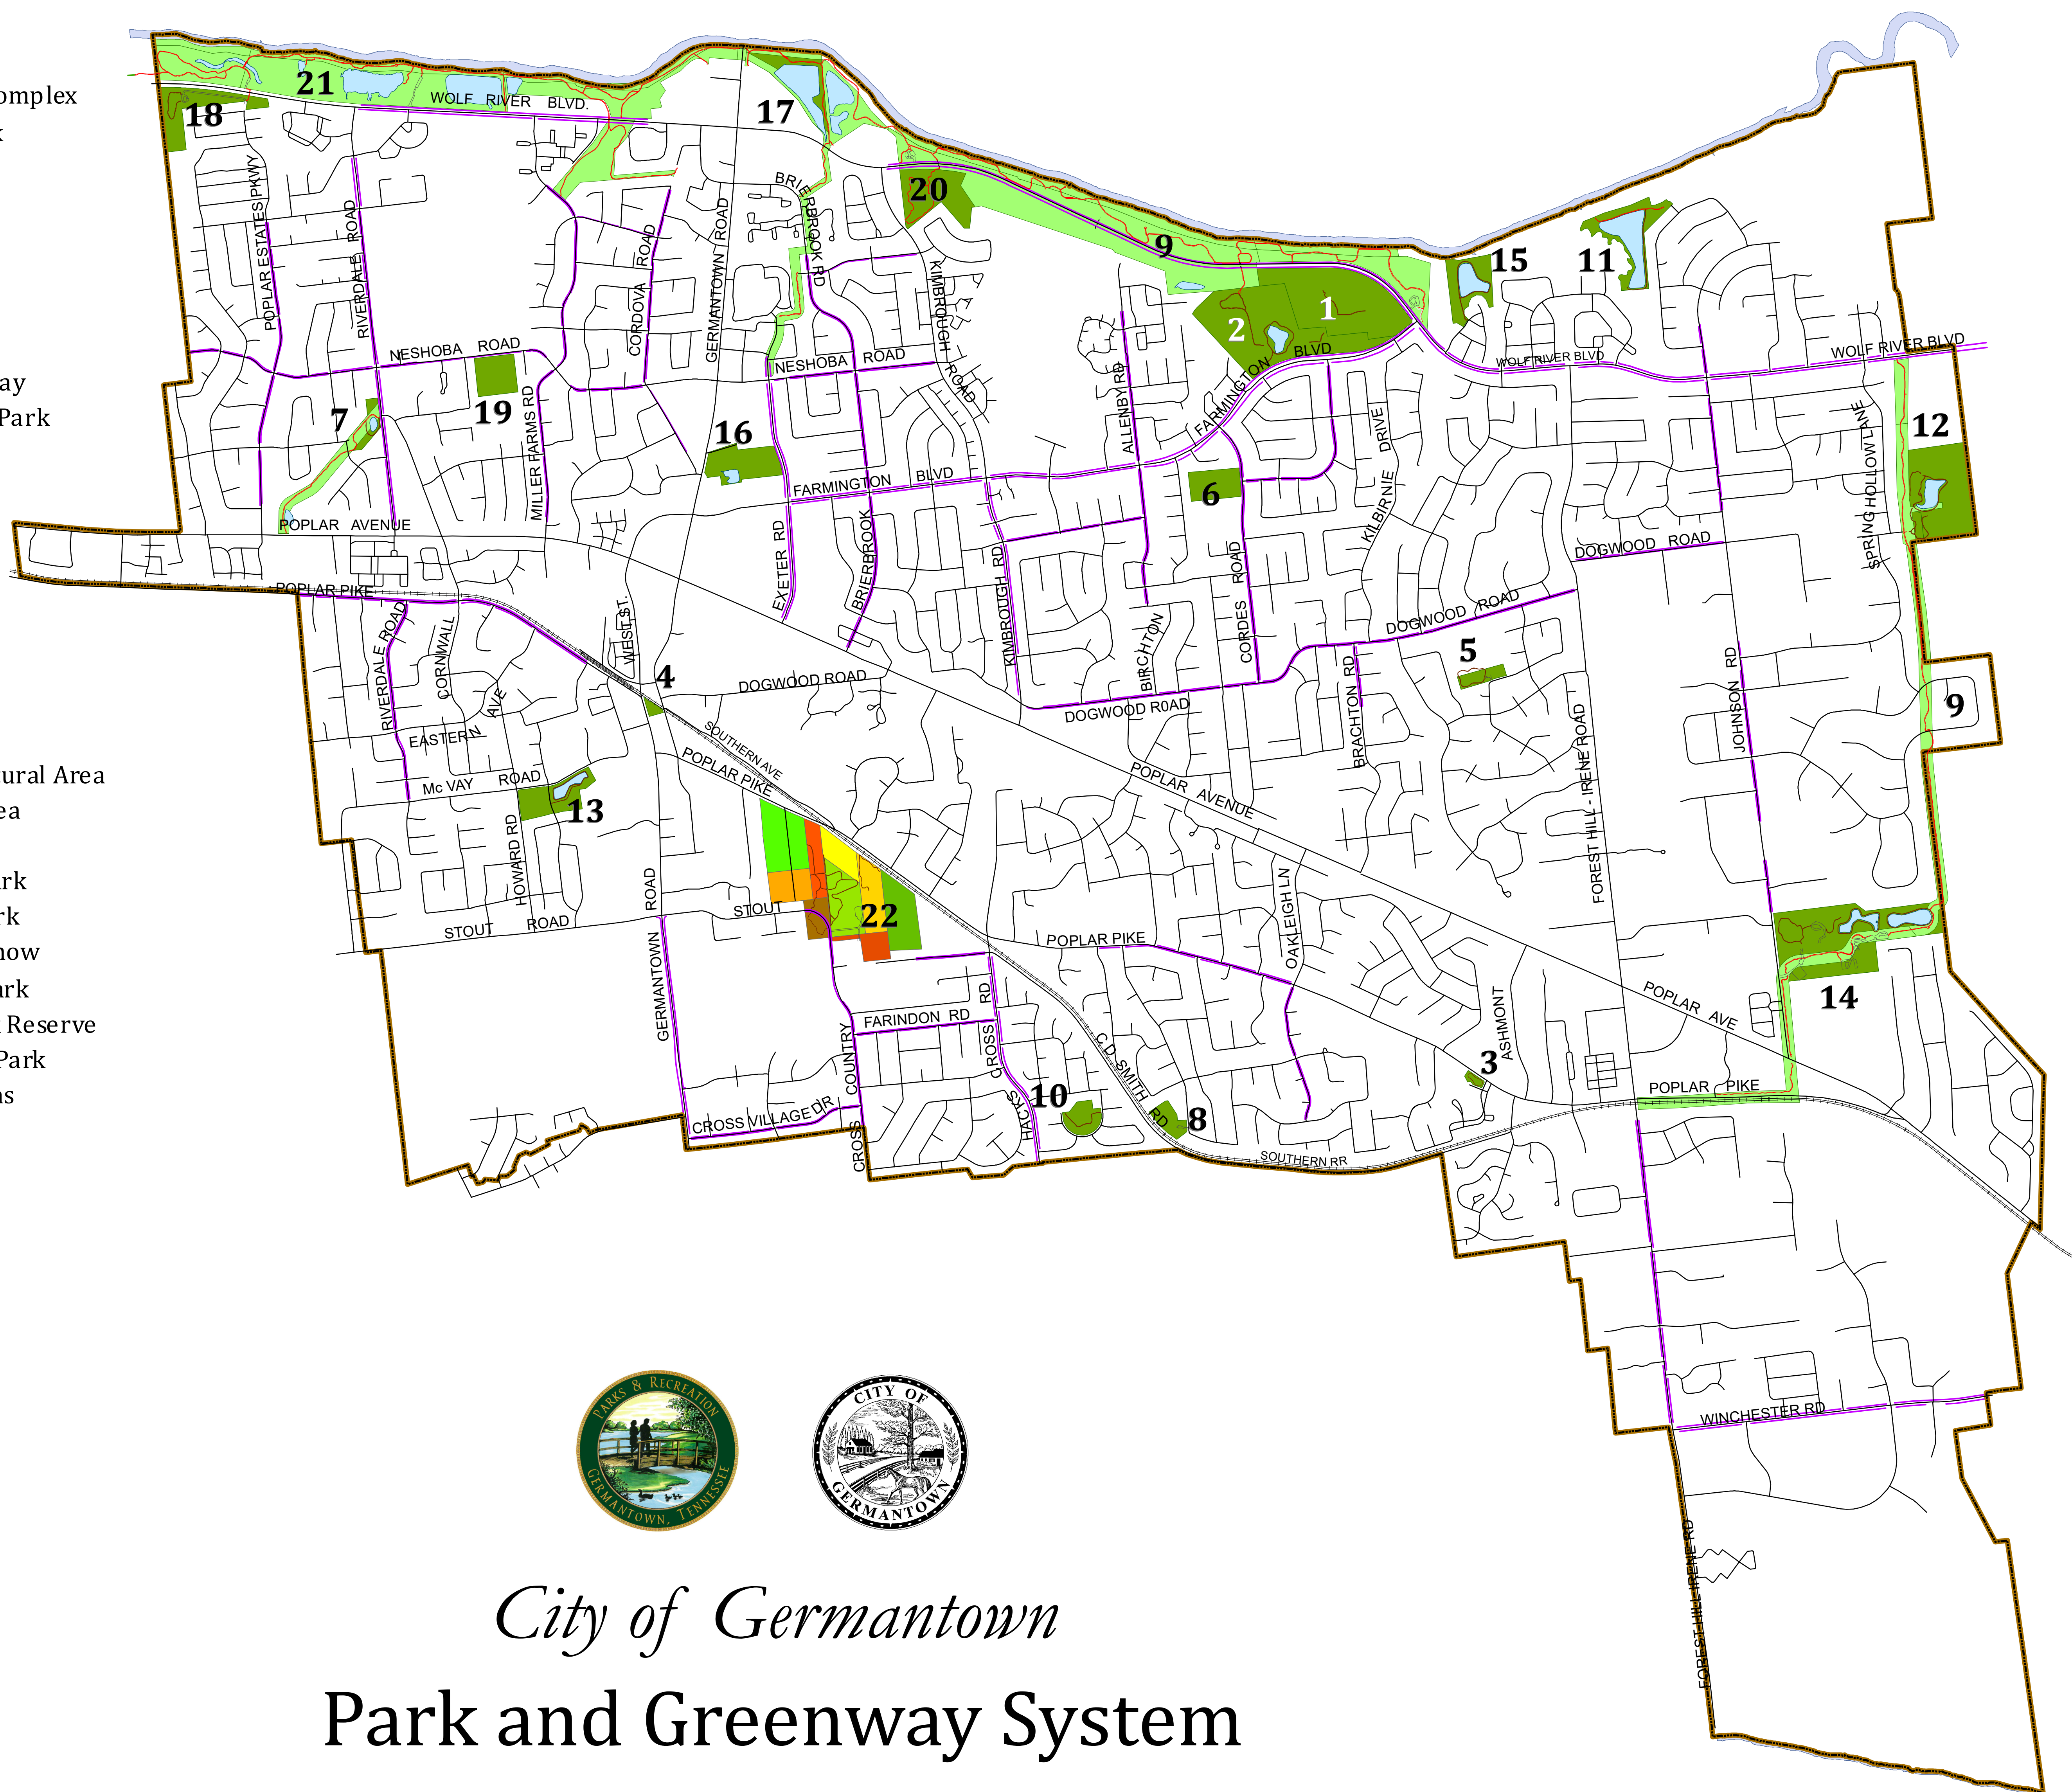

**PARK INDEX**

1. Bob Hailey Athletic Complex
2. Cameron-Brown Park
3. Cone Park
4. Depot Park
5. Dogwood Park
6. Farmington Park
7. Forgey Park
8. Fort Germantown
9. Germantown Greenway
10. Germantown Station Park
11. Grove Park
12. Houston Levee Park
13. Howard McVay Park
14. Johnson Road Park
15. Lansdowne Park
16. Municipal Park
17. Nashoba Park
18. Poplar Estates Park
19. Riverdale Park
20. Riverwoods State Natural Area
21. Wolf River Nature Area
22. Civic Club Complex
  - Bobby Lanier Park
  - C.O. Franklin Park
  - Charity Horse Show
  - Cloyes Soccer Park
  - Hack Cross Park Reserve
  - Morgan Woods Park
  - Oaklawn Gardens
  - Red Devil Field
  - Soccerplex

- Greenway
- Greenway Trail
- Park Trail
- Marked Bike Lane

*City of Germantown*  
**Park and Greenway System**

June 2024